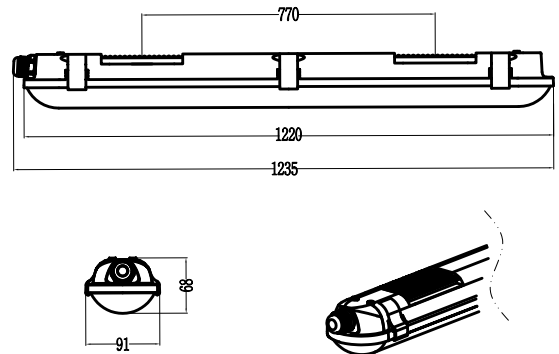

LED Outdoor Waterproof Luminaire ULWL036-1220

USHIO

Features

- Mounting Type : Surface Mounted
- Material (Body) : PC Housing, PC Diffuser (Opal), PC Clip or Alum Clip
- Lamp : SMT LED
- Color Rendering : Ra 80
- Voltage : 220V - 240V AC, 50/60Hz
- Dimmable : No

LED Type SMT	Equivalent 2x36W
Lifespan 30,000 Hours	IP rating IP65
LED Driver Built-in	PF 0.95
Oper. Temp -20C°~38C°	

System Power : 36W

120°	ULWL036-1220/40/02K/C0	4000K	3600 lm
	ULWL036-1220/50/02K/C0	5000K	3600 lm
	ULWL036-1220/66/02K/C0	6600K	3600 lm

USHIO

USHIO Inc (HQ Tokyo) - Marunouchi Kitaguchi Bldg, 1-6-5 Marunouchi Chiyoda-ku, Tokyo 100-8150 Japan (URL www.ushio.co.jp)

■ USHIO ASIA PACIFIC PTE LTD
28 Genting Lane #05-05 Platinum 28, Singapore 349585
TEL +65 6274-5311 FAX +65 6274-5300
URL www.ushioasiapacific.com

■ USHIO ASIA PACIFIC (Thailand) LTD
Le Concorde Tower, Room 2006 (20F) 202 Rachadapisek Road, Huaykwang, Bangkok 10310 Thailand
TEL +66 2 694-1440 FAX +66 2 694-1770
URL www.ushioasiapacific.com