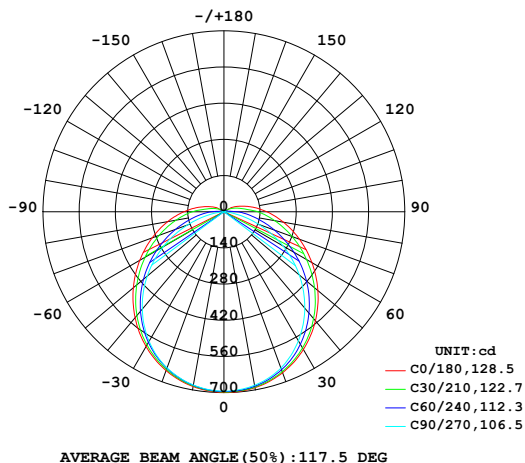

LED Type <b>SMT</b>	Equivalent <b>2x36W</b>
Lifespan <b>30,000 Hours</b>	IP rating <b>IP65</b>
LED Driver <b>Built-in</b>	PF <b>0.95</b>
Oper. Temp <b>-20C°~38C°</b>	

System Power : 36W

120°	ULWL036-1220/40/02K/C0	4000K	3600 lm
	ULWL036-1220/50/02K/C0	5000K	3600 lm
	ULWL036-1220/66/02K/C0	6600K	3600 lm