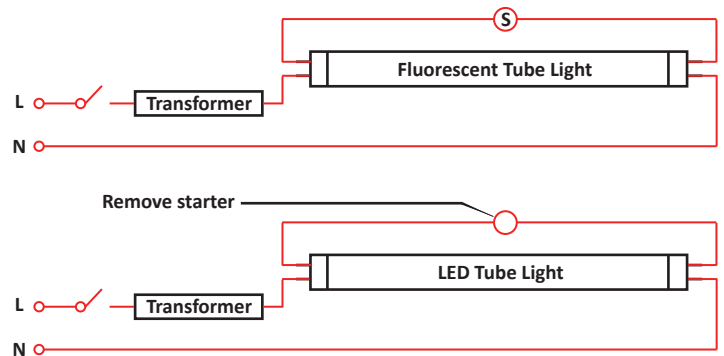

### Wiring Diagram

Type A - Direct AC 110V - 240V with L and N at either side

Type C - Remove ballast and bypass direct as per below drawing

Type B - No rewiring required. Remove the starter.

**USHIO**

■ USHIO ASIA PACIFIC PTE LTD  
28 Genting Lane #05-05 Platinum 28, Singapore 349585  
TEL +65 6274-5311 FAX +65 6274-5300  
URL www.ushioasiapacific.com