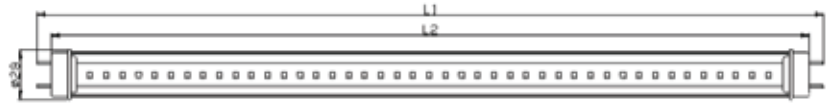

Tube Length - 1200mm

120°	Model	Power	Temp	lm
▲	ULT8018/30/02K/C0/C	18W	3000K	2000 lm
	ULT8018/40/02K/C0/C	18W	4000K	2100 lm
	ULT8018/60/02K/C0/C	18W	6000K	2100 lm
	ULT8020/30/02K/C0/C	20W	3000K	2300 lm
	ULT8020/40/02K/C0/C	20W	4000K	2400 lm
	ULT8020/60/02K/C0/C	20W	6000K	2400 lm
	ULT8025/30/03K/C0/C	25W	3000K	2700 lm
	ULT8025/40/03K/C0/C	25W	4000K	2800 lm
	ULT8025/60/03K/C0/C	25W	6000K	2800 lm

Dimension for 9W & 12W

L1 = 604mm
L2 = 588mm
ø = 28mm

Dimension for 18W, 20W & 25W

L1 = 1213mm
L2 = 1198mm
ø = 28mm