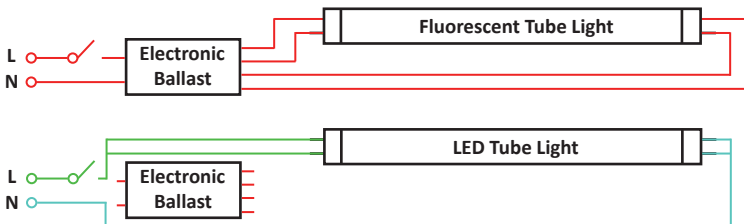

Dimension for 9W & 12W

L1 = 604mm  
L2 = 588mm  
ø = 28mm

Dimension for 18W, 20W & 25W

L1 = 1213mm  
L2 = 1198mm  
ø = 28mm

### Wiring Diagram

Type A - Direct AC 110V - 240V with L and N at either side

Type C - Remove ballast and bypass direct as per below drawing

Type B - No rewiring required. Remove the starter.

**USHIO**

■ USHIO ASIA PACIFIC PTE LTD  
28 Genting Lane #05-05 Platinum 28, Singapore 349585  
TEL +65 6274-5311 FAX +65 6274-5300  
URL www.ushioasiapacific.com