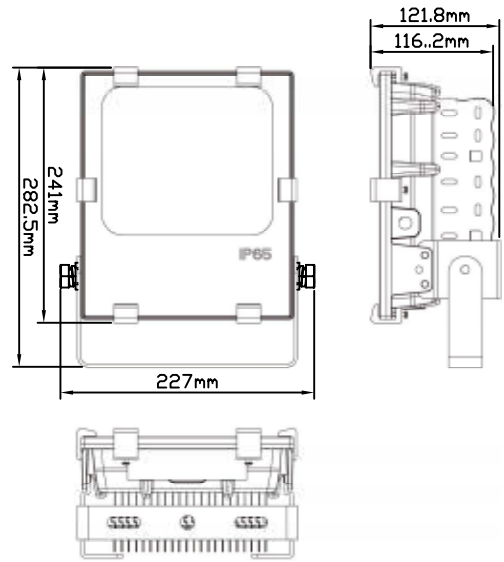

LED Floodlight ULFL070

USHIO

Features

- Mounting Type : Bracket Mounted
- Material (Body) : Alum Housing with Glass Cover
- Lamp : Philips Lumileds SMD LED
- Color Rendering : Ra 80
- Voltage : 90V - 305V AC
- Dimmable : Optional

LED Type SMT	Equivalent 150W
Lifespan 50,000 Hours	IP rating IP65
LED Driver Ext.	PF 0.95
Oper. Temp -20C°~50C°	Weight 3kg

System Power : 70W

▲ 120°	ULFL070/30/07K/C0	3000K	7700 lm
	ULFL070/40/07K/C0	4000K	7700 lm
	ULFL070/50/07K/C0	5000K	7700 lm