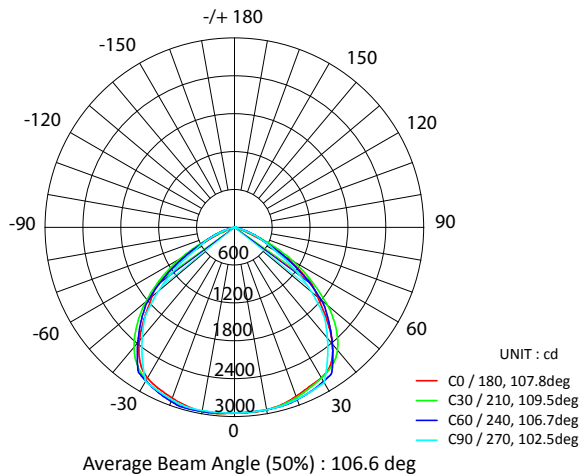

LED Floodlight ULFL070

USHIO

Features

- Mounting Type : Bracket Mounted
- Material (Body) : Alum Housing with Glass Cover
- Lamp : Philips Lumileds SMD LED
- Color Rendering : Ra 80
- Voltage : 90V - 305V AC
- Dimmable : Optional

LED Type SMT	Equivalent 150W
Lifespan 50,000 Hours	IP rating IP65
LED Driver Ext.	PF 0.95
Oper. Temp -20C°~50C°	Weight 3kg

System Power : 70W

▲ 120°	ULFL070/30/07K/C0	3000K	7700 lm
	ULFL070/40/07K/C0	4000K	7700 lm
	ULFL070/50/07K/C0	5000K	7700 lm