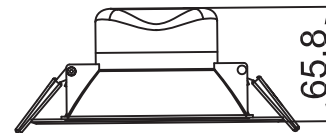

LED Type  
**SMD**

PF  
**0.9**

Lifespan  
**30,000 Hours**

LED Driver  
**Built-in**

Cut-out  
**Ø120**

System Power : 14W

90°	ULED014/30/01K/90	3000K	1200 lm
	ULED014/40/01K/90	4000K	1200 lm
	ULED014/60/01K/90	6000K	1200 lm