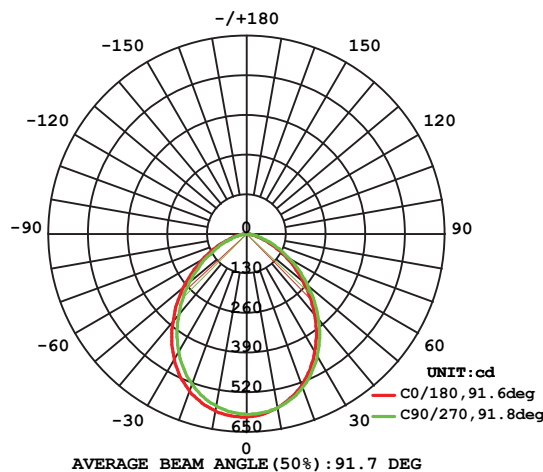

LED Type  
**SMD**

PF  
**0.9**

Lifespan  
**30,000 Hours**

LED Driver  
**Built-in**

Cut-out  
**Ø120**

System Power : 14W

90°	ULED014/30/01K/90	3000K	1200 lm
	ULED014/40/01K/90	4000K	1200 lm
	ULED014/60/01K/90	6000K	1200 lm