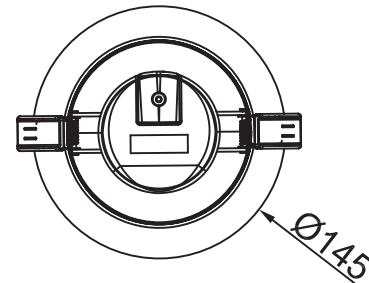

### Features

- Mounting Type: Recessed-mounted
- Material (Body): Die-cast Alum, with PC housing and PC diffuser lens
- Lamp: SMD LED
- Color Rendering: Ra 80
- Voltage: 220V-240V AC
- Dimmable: For Triac dimmers (Optional)
- IP rating: IP 44, indoor

LED Type  
**SMD**

PF  
**0.9**

Lifespan  
**30,000 Hours**

LED Driver  
**Built-in**

Cut-out  
**Ø120**

System Power : 14W

90°	ULED014/30/01K/90	3000K	1200 lm
	ULED014/40/01K/90	4000K	1200 lm
	ULED014/60/01K/90	6000K	1200 lm